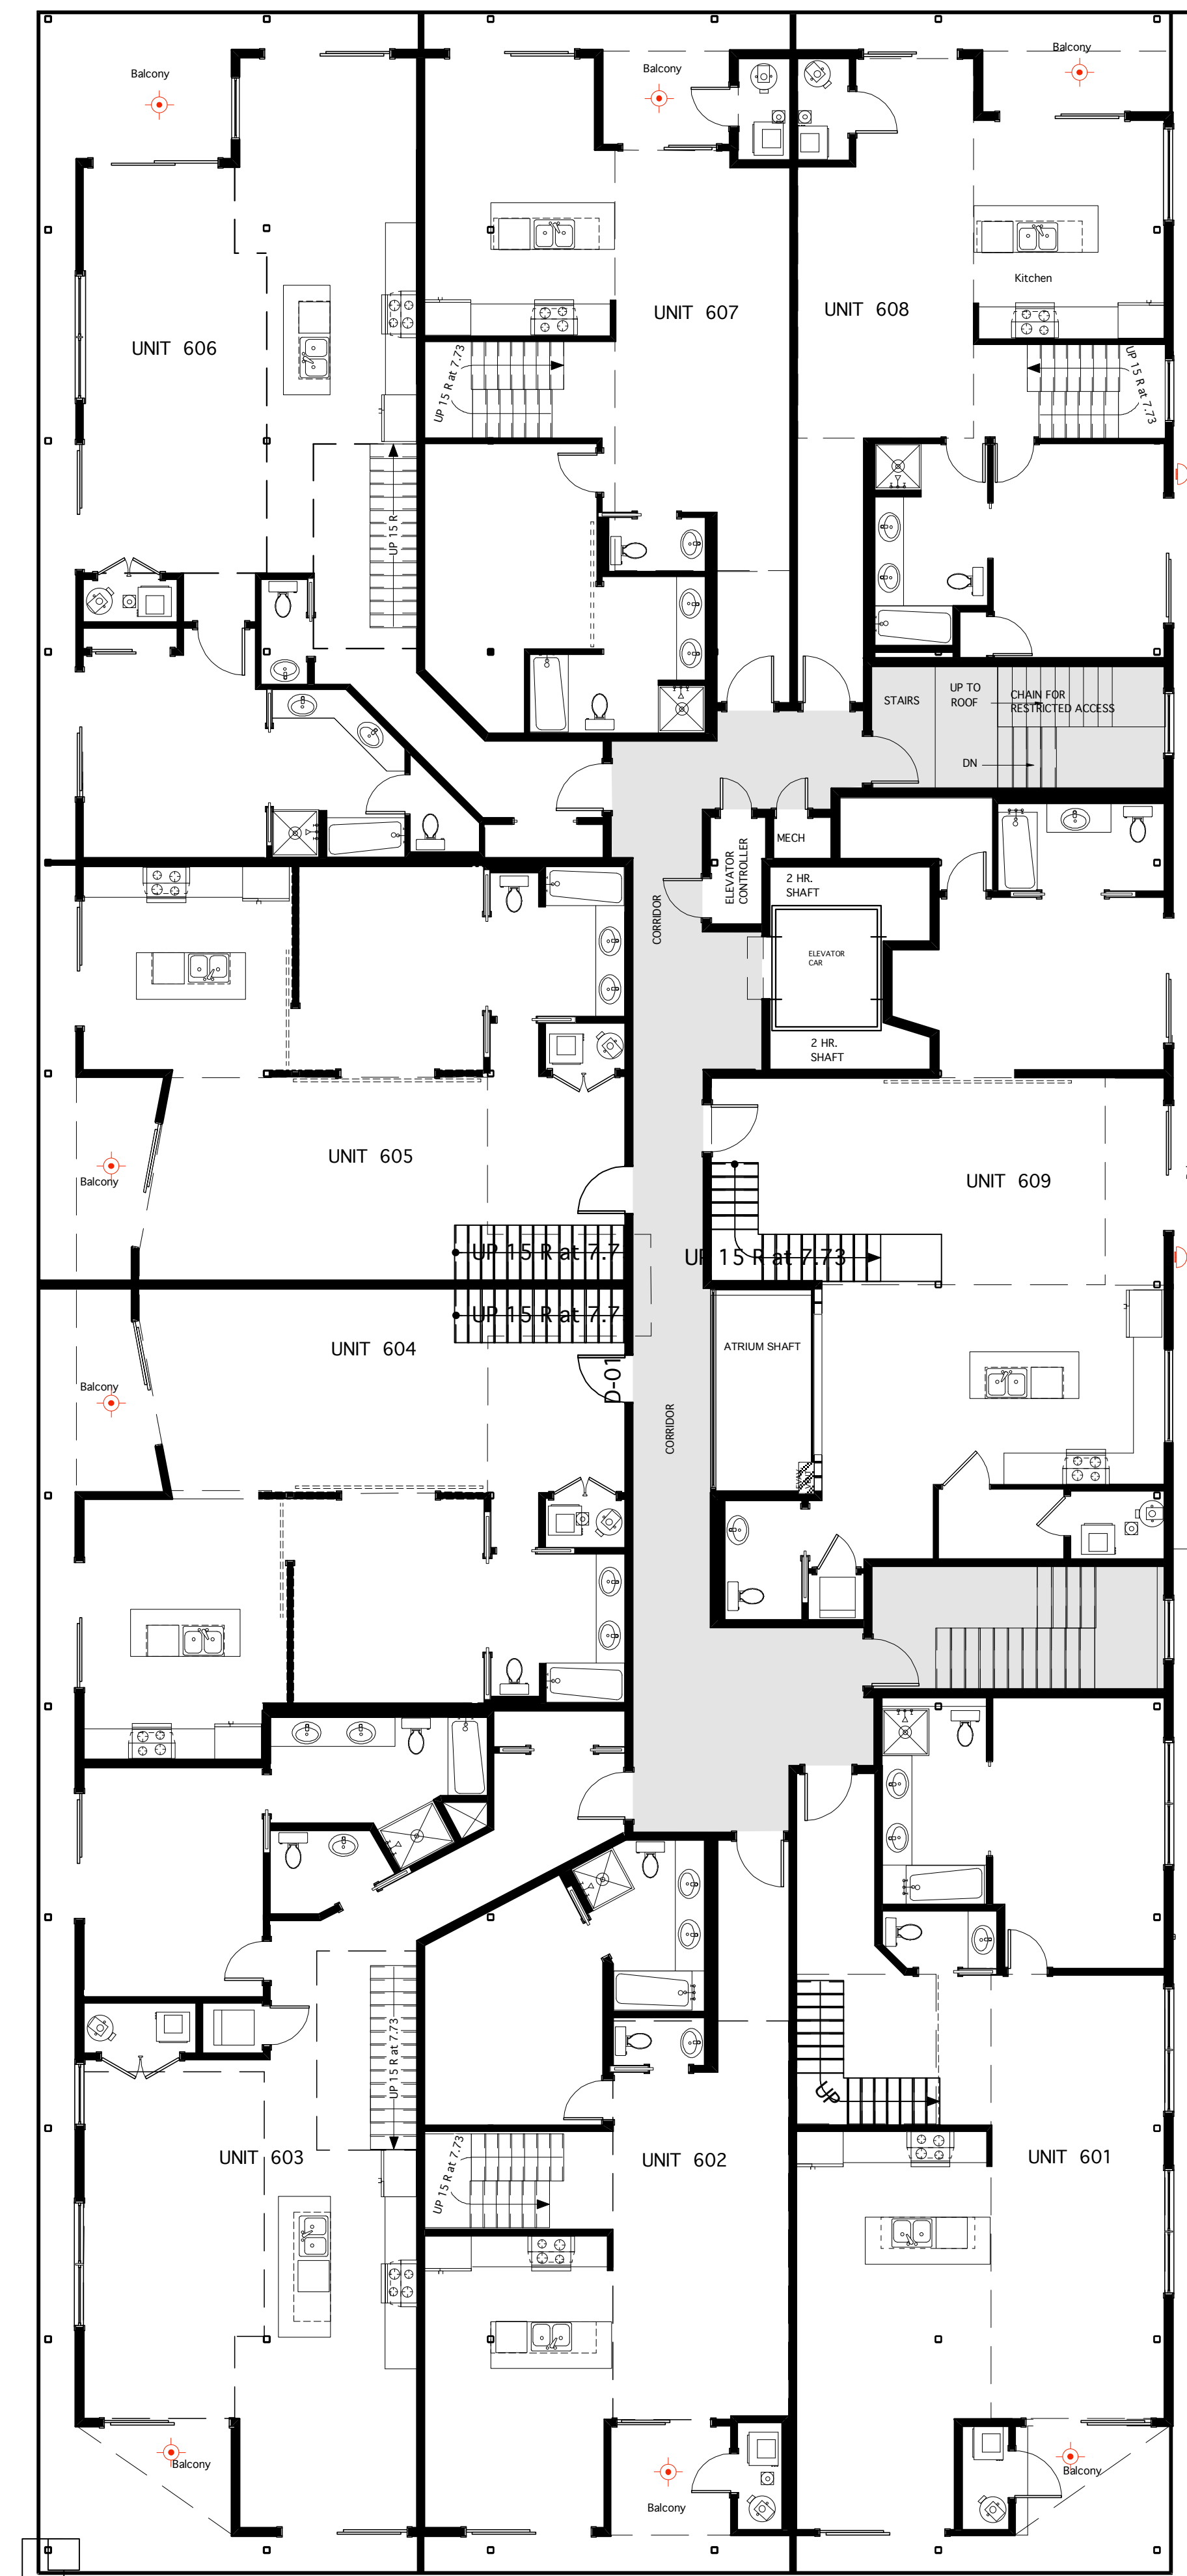

 Sixth Floor Plan
 Scale: 1/8" = 1'-0"

 Mezzanine Floor Plan
 Scale: 1/8" = 1'-0"