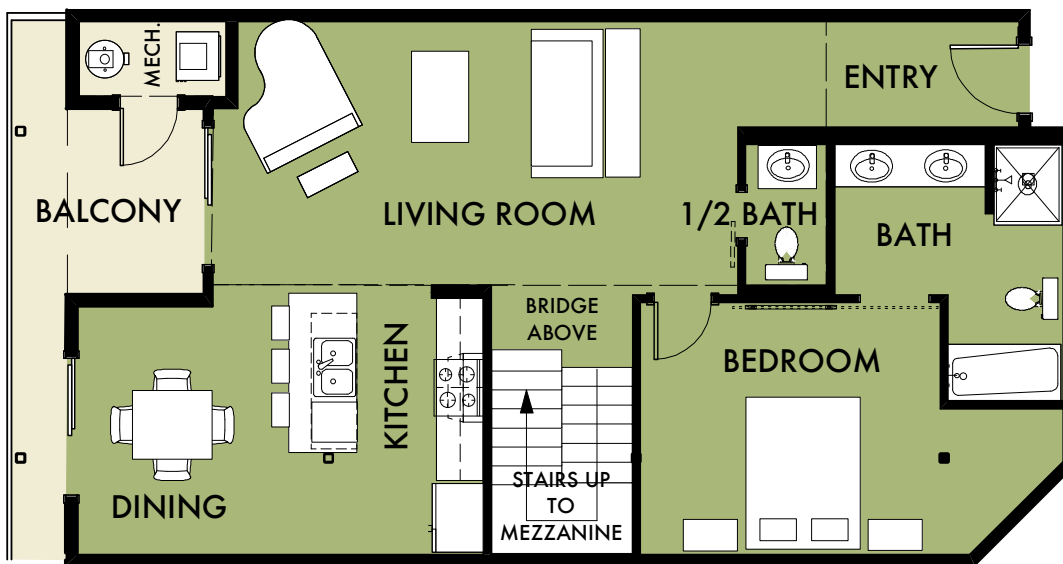

westgate lofts

LIVE. WALK. ENJOY.

2 - 3 bedroom, 2 1/2 bath

TOTAL INTERIOR SQ FT: 1873 | TOTAL BALCONY SQ FT: 216
COMBINED SQ FT: 2089

UNIT 607

MEZZANINE

782 SF

MAIN LEVEL

1091 SF

SCALE = 10'

In a continuous effort to improve its products, Westgate Lofts reserves the right, at its sole discretion, to make changes or modifications to maps, plans, specifications, materials, features and colors without notice. Renderings, views, floor plans and square footages are approximate.