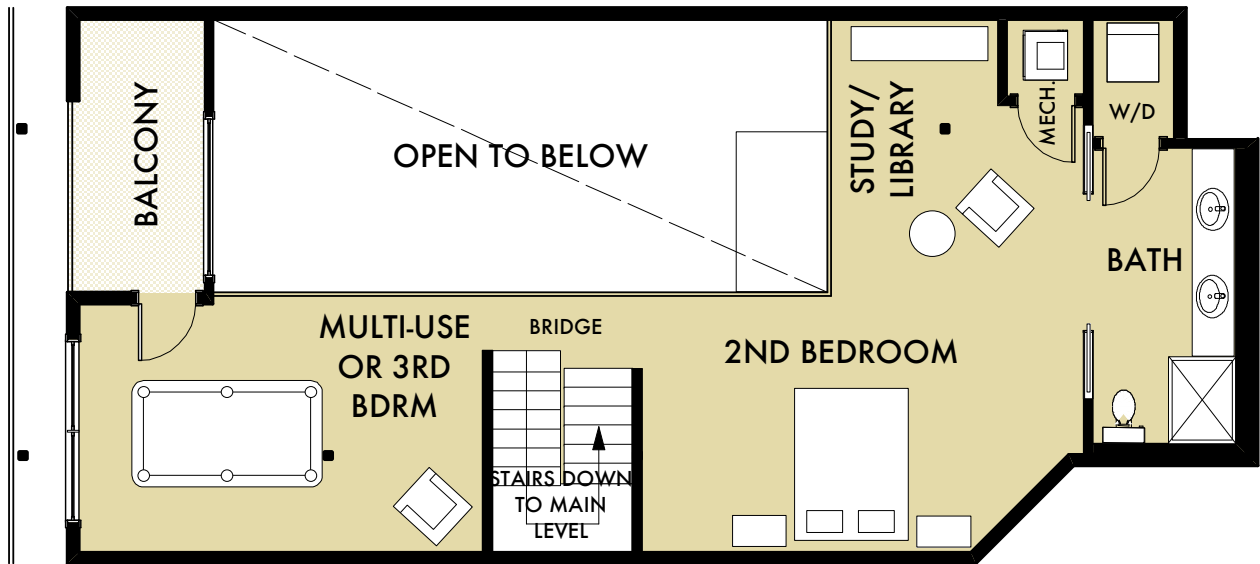

westgate lofts

LIVE. WALK. ENJOY.

2 - 3 bedroom, 2 1/2 bath

TOTAL INTERIOR SQ FT: 1873 | TOTAL BALCONY SQ FT: 216
COMBINED SQ FT: 2089

UNIT 607

MEZZANINE

782 SF

MAIN LEVEL

1091 SF

SCALE = 10'

In a continuous effort to improve its products, Westgate Lofts reserves the right, at its sole discretion, to make changes or modifications to maps, plans, specifications, materials, features and colors without notice. Renderings, views, floor plans and square footages are approximate.