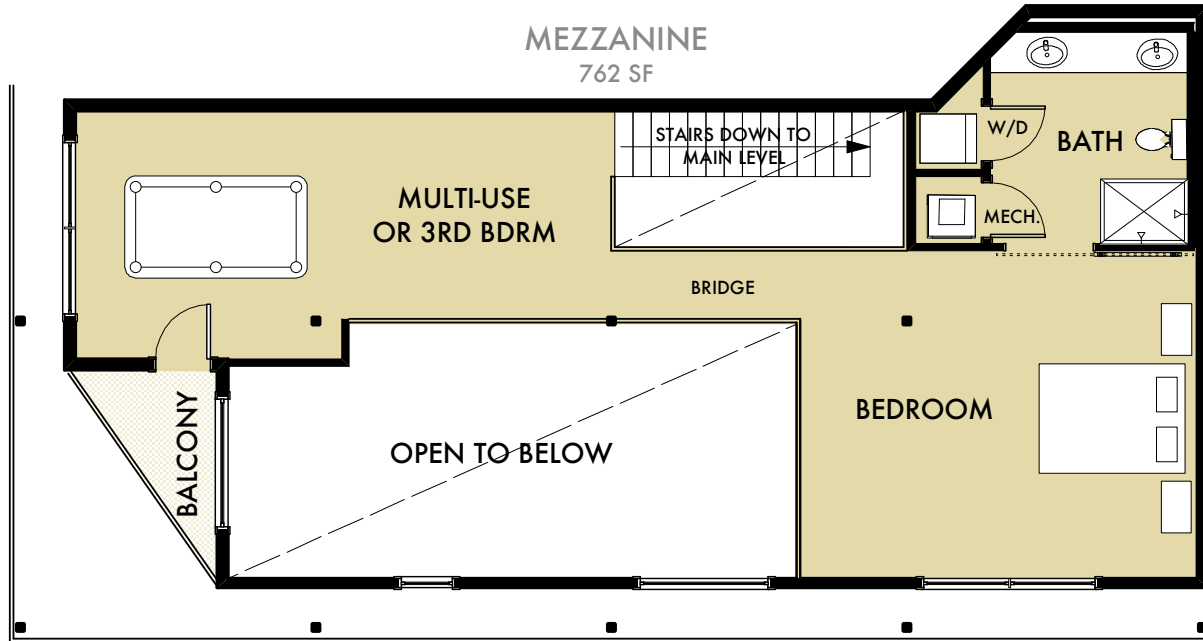

westgate lofts

LIVE. WALK. ENJOY.

2 - 3 bedroom, 2 1/2 bath

TOTAL INTERIOR SQ FT: 2205 | TOTAL BALCONY SQ FT: 285  
COMBINED SQ FT: 2490

UNIT 606

SCALE = 10'

In a continuous effort to improve its products, Westgate Lofts reserves the right, at its sole discretion, to make changes or modifications to maps, plans, specifications, materials, features and colors without notice. Renderings, views, floor plans and square footages are approximate.