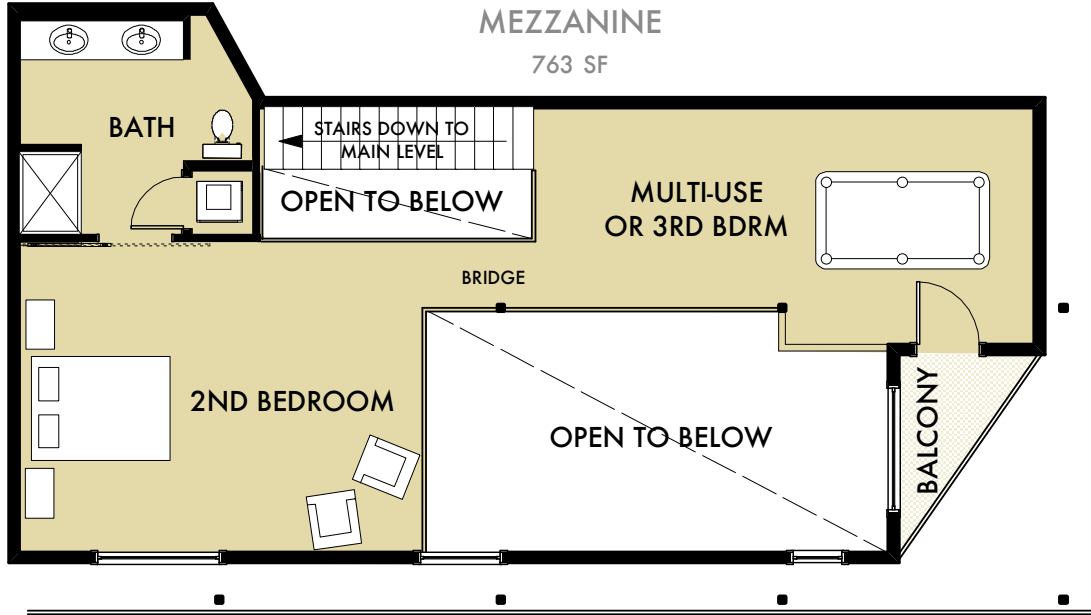

westgate lofts

LIVE. WALK. ENJOY.

2 - 3 bedroom, 2 1/2 bath

TOTAL INTERIOR SQ FT: 2227 | TOTAL BALCONY SQ FT: 250  
COMBINED SQ FT: 2477

UNIT 603

SCALE = 10'

In a continuous effort to improve its products, Westgate Lofts reserves the right, at its sole discretion, to make changes or modifications to maps, plans, specifications, materials, features and colors without notice. Renderings, views, floor plans and square footages are approximate.