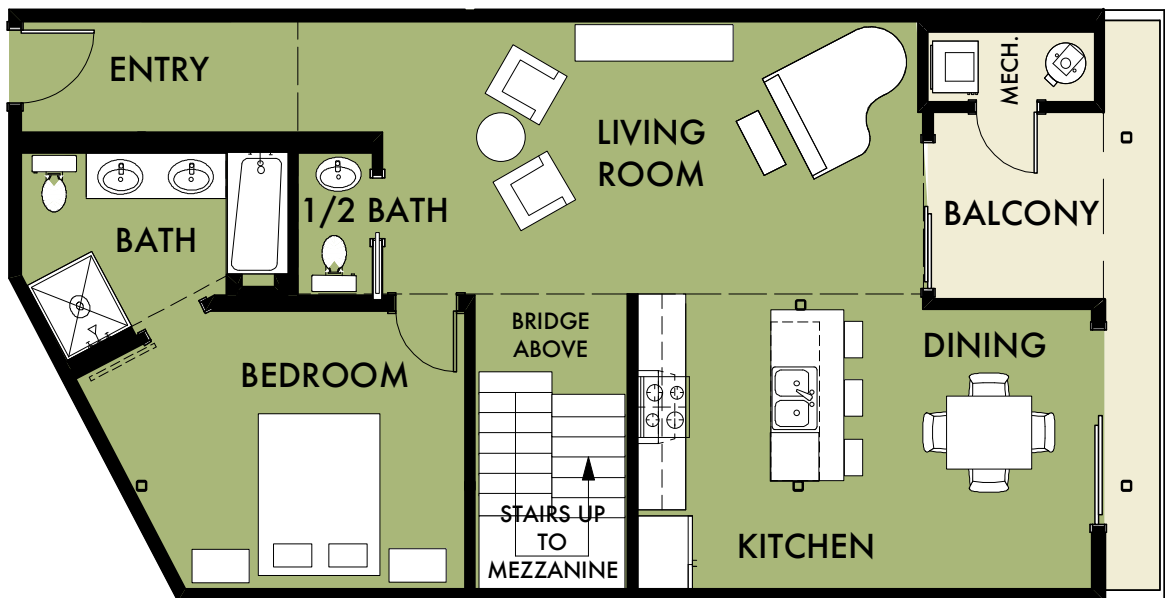

westgate lofts

LIVE. WALK. ENJOY.

2 - 3 bedroom, 2 1/2 bath

TOTAL INTERIOR SQ FT: 1862 | TOTAL BALCONY SQ FT: 230
COMBINED SQ FT: 2062

UNIT 602

MEZZANINE

780 SF

MAIN LEVEL

1082 SF

SCALE = 10'

In a continuous effort to improve its products, Westgate Lofts reserves the right, at its sole discretion, to make changes or modifications to maps, plans, specifications, materials, features and colors without notice. Renderings, views, floor plans and square footages are approximate.