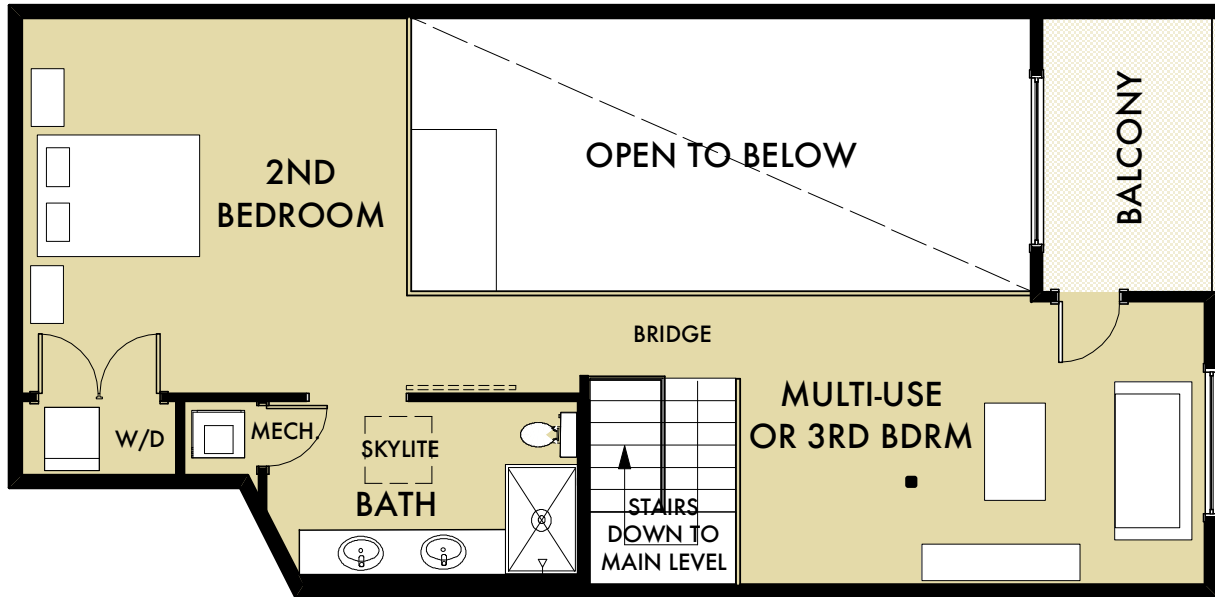

westgate lofts

LIVE. WALK. ENJOY.

2 - 3 bedroom, 2 1/2 bath

TOTAL INTERIOR SQ FT: 1862 | TOTAL BALCONY SQ FT: 230
COMBINED SQ FT: 2062

UNIT 602

MEZZANINE

780 SF

MAIN LEVEL

1082 SF

SCALE = 10'

In a continuous effort to improve its products, Westgate Lofts reserves the right, at its sole discretion, to make changes or modifications to maps, plans, specifications, materials, features and colors without notice. Renderings, views, floor plans and square footages are approximate.