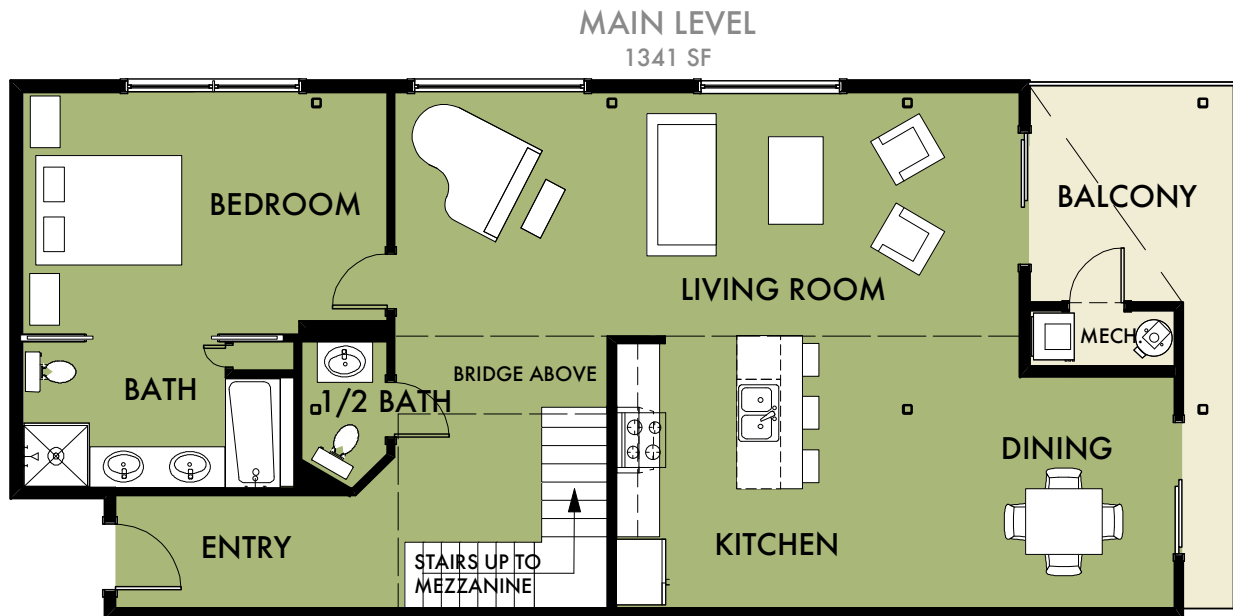

westgate lofts

LIVE. WALK. ENJOY.

2 - 3 bedroom, 2 1/2 bath

TOTAL INTERIOR SQ FT: 2215 | TOTAL BALCONY SQ FT: 200  
COMBINED SQ FT: 2415

**UNIT 601**

SCALE = 10'

In a continuous effort to improve its products, Westgate Lofts reserves the right, at its sole discretion, to make changes or modifications to maps, plans, specifications, materials, features and colors without notice. Renderings, views, floor plans and square footages are approximate.