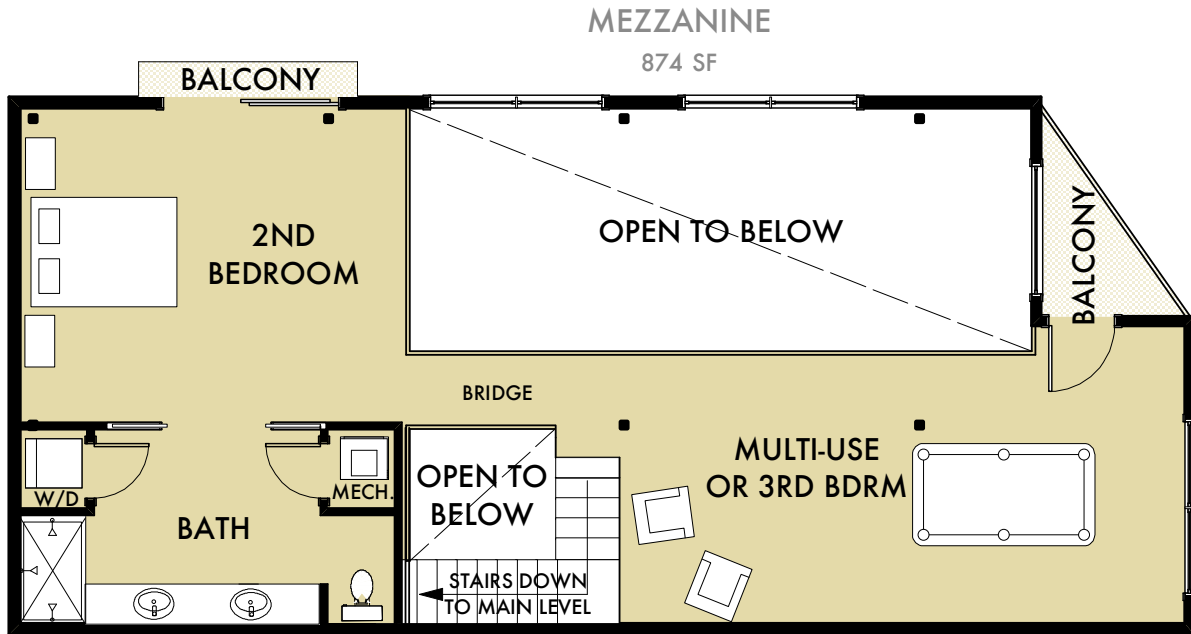

westgate lofts

LIVE. WALK. ENJOY.

2 - 3 bedroom, 2 1/2 bath

TOTAL INTERIOR SQ FT: 2215 | TOTAL BALCONY SQ FT: 200  
COMBINED SQ FT: 2415

**UNIT 601**

SCALE = 10'

In a continuous effort to improve its products, Westgate Lofts reserves the right, at its sole discretion, to make changes or modifications to maps, plans, specifications, materials, features and colors without notice. Renderings, views, floor plans and square footages are approximate.