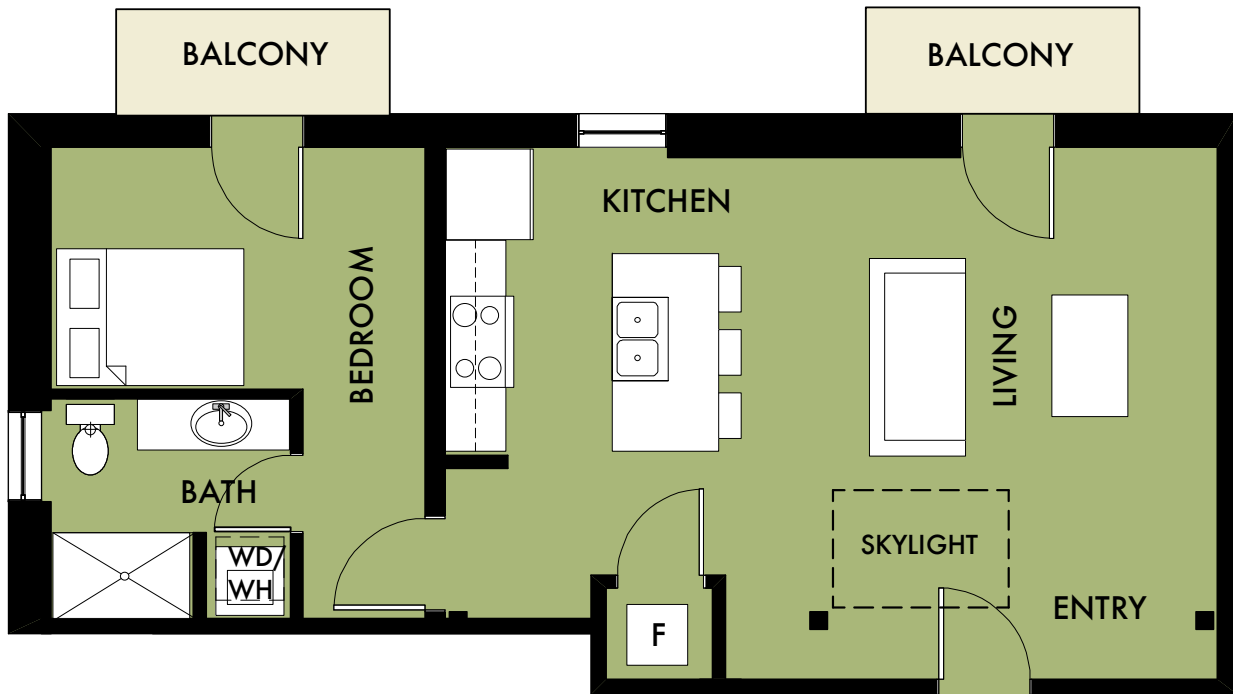

westgate lofts  
LIVE. WALK. ENJOY.

1 bedroom, 1 bath

TOTAL INTERIOR SQ FT: 726 | TOTAL BALCONY SQ FT: 80  
COMBINED SQ FT: 806\*

**UNIT 205**

Additional Overhead Storage Included\*

SCALE = 10'

In a continuous effort to improve its products, Westgate Lofts reserves the right, at its sole discretion, to make changes or modifications to maps, plans, specifications, materials, features and colors without notice. Renderings, views, floor plans and square footages are approximate.