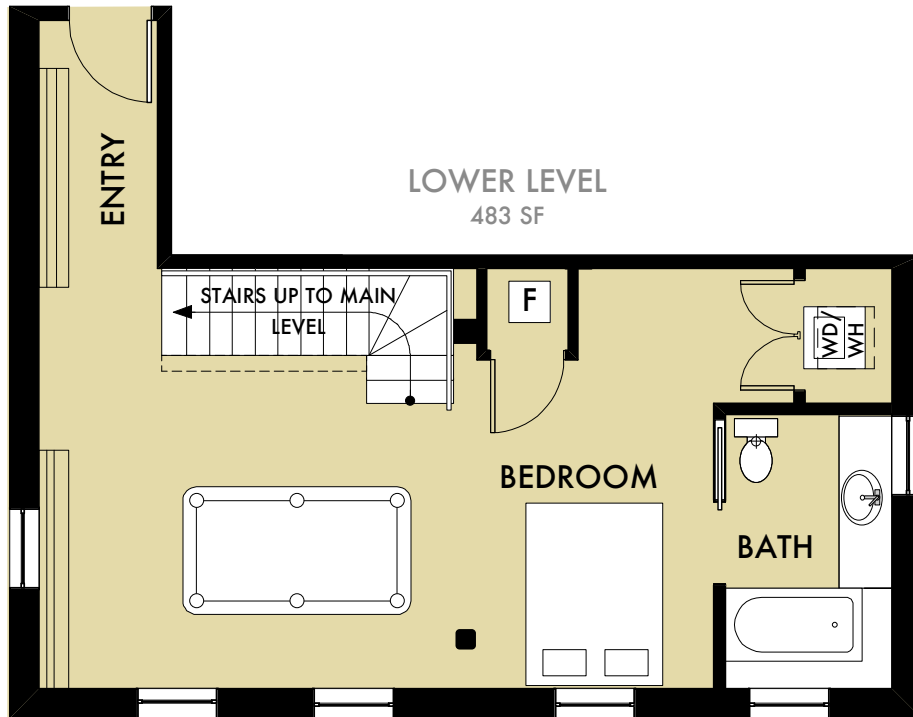

westgate lofts

LIVE. WALK. ENJOY.

1 bedroom, 1 1/2 bath

TOTAL INTERIOR SQ FT: 1221 | TOTAL BALCONY SQ FT: 80  
COMBINED SQ FT: 1301

**UNIT 110**

SCALE = 10'

In a continuous effort to improve its products, Westgate Lofts reserves the right, at its sole discretion, to make changes or modifications to maps, plans, specifications, materials, features and colors without notice. Renderings, views, floor plans and square footages are approximate.