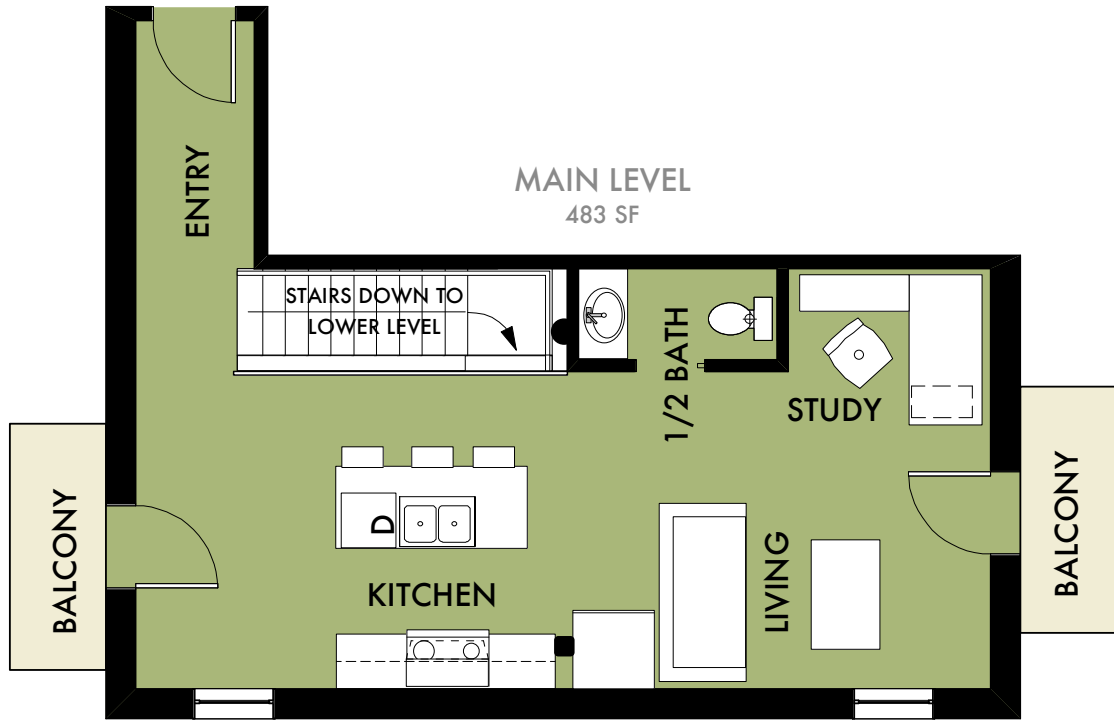

westgate lofts

LIVE. WALK. ENJOY.

1 bedroom, 1 1/2 bath

TOTAL INTERIOR SQ FT: 1221 | TOTAL BALCONY SQ FT: 80  
COMBINED SQ FT: 1301

**UNIT 110**

SCALE = 10'

In a continuous effort to improve its products, Westgate Lofts reserves the right, at its sole discretion, to make changes or modifications to maps, plans, specifications, materials, features and colors without notice. Renderings, views, floor plans and square footages are approximate.