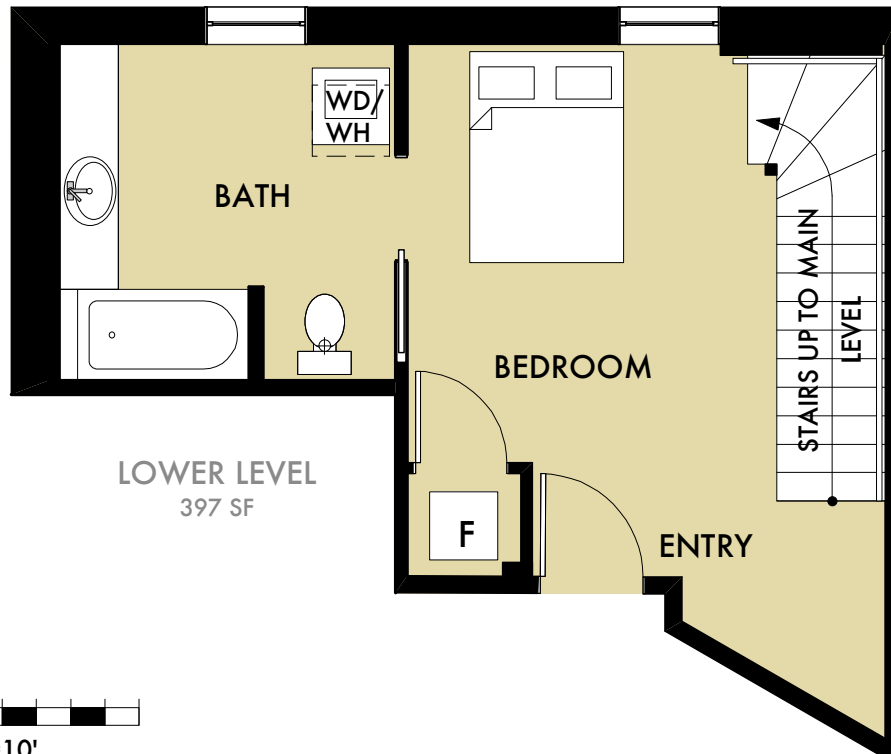

westgate lofts

LIVE. WALK. ENJOY.

1 bedroom, 1 bath

TOTAL INTERIOR SQ FT: 830 | TOTAL BALCONY SQ FT: 40  
COMBINED SQ FT: 870

**UNIT 107**

SCALE = 10'

In a continuous effort to improve its products, Westgate Lofts reserves the right, at its sole discretion, to make changes or modifications to maps, plans, specifications, materials, features and colors without notice. Renderings, views, floor plans and square footages are approximate.