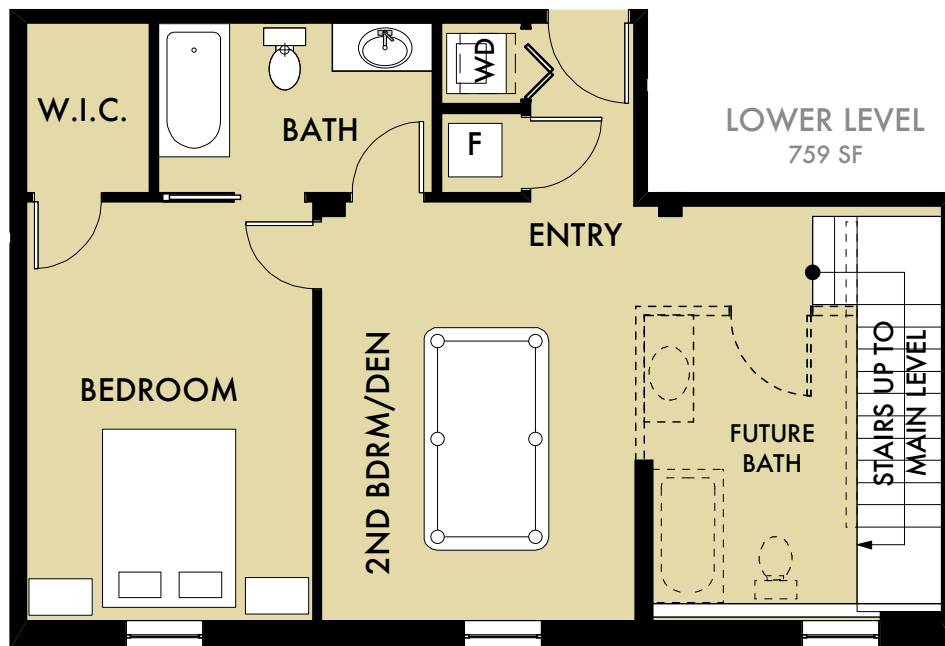

westgate lofts

LIVE. WALK. ENJOY.

2 bedroom, 1 1/2 bath

TOTAL INTERIOR SQ FT: 1504 | TOTAL BALCONY SQ FT: 40  
COMBINED SQ FT: 1544

**UNIT 104**

SCALE = 10'

In a continuous effort to improve its products, Westgate Lofts reserves the right, at its sole discretion, to make changes or modifications to maps, plans, specifications, materials, features and colors without notice. Renderings, views, floor plans and square footages are approximate.