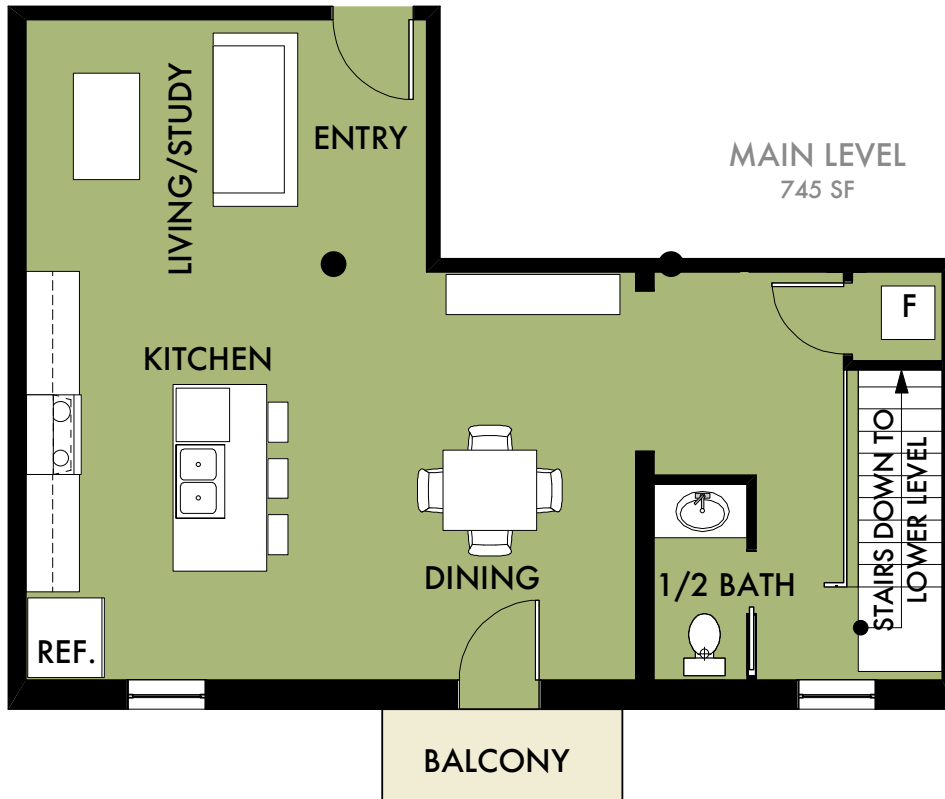

westgate lofts

LIVE. WALK. ENJOY.

2 bedroom, 1 1/2 bath

TOTAL INTERIOR SQ FT: 1504 | TOTAL BALCONY SQ FT: 40  
COMBINED SQ FT: 1544

**UNIT 104**

SCALE = 10'

In a continuous effort to improve its products, Westgate Lofts reserves the right, at its sole discretion, to make changes or modifications to maps, plans, specifications, materials, features and colors without notice. Renderings, views, floor plans and square footages are approximate.